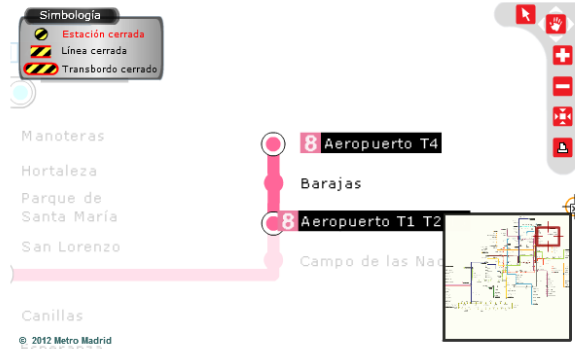

OPTIONS TO GET TO CNIO

FROM THE AIRPORT

a) Terminals T1 – T2 – T3

The best option is to go to Terminal 4 by metro, and then you can take the train that goes directly from the Terminal 4 to Chamartín.

b) Terminal T4

Train Cercanías Terminal T4- Chamartín

T4	Chamartín
Departure	Arrival
6:28	6:40
7:28	7:40
8:28	8:40
9:28	9:40
10:28	10:40
11:28	11:40
12:28	12:40
13:28	13:40

CHAMARTÍN TO CNIO